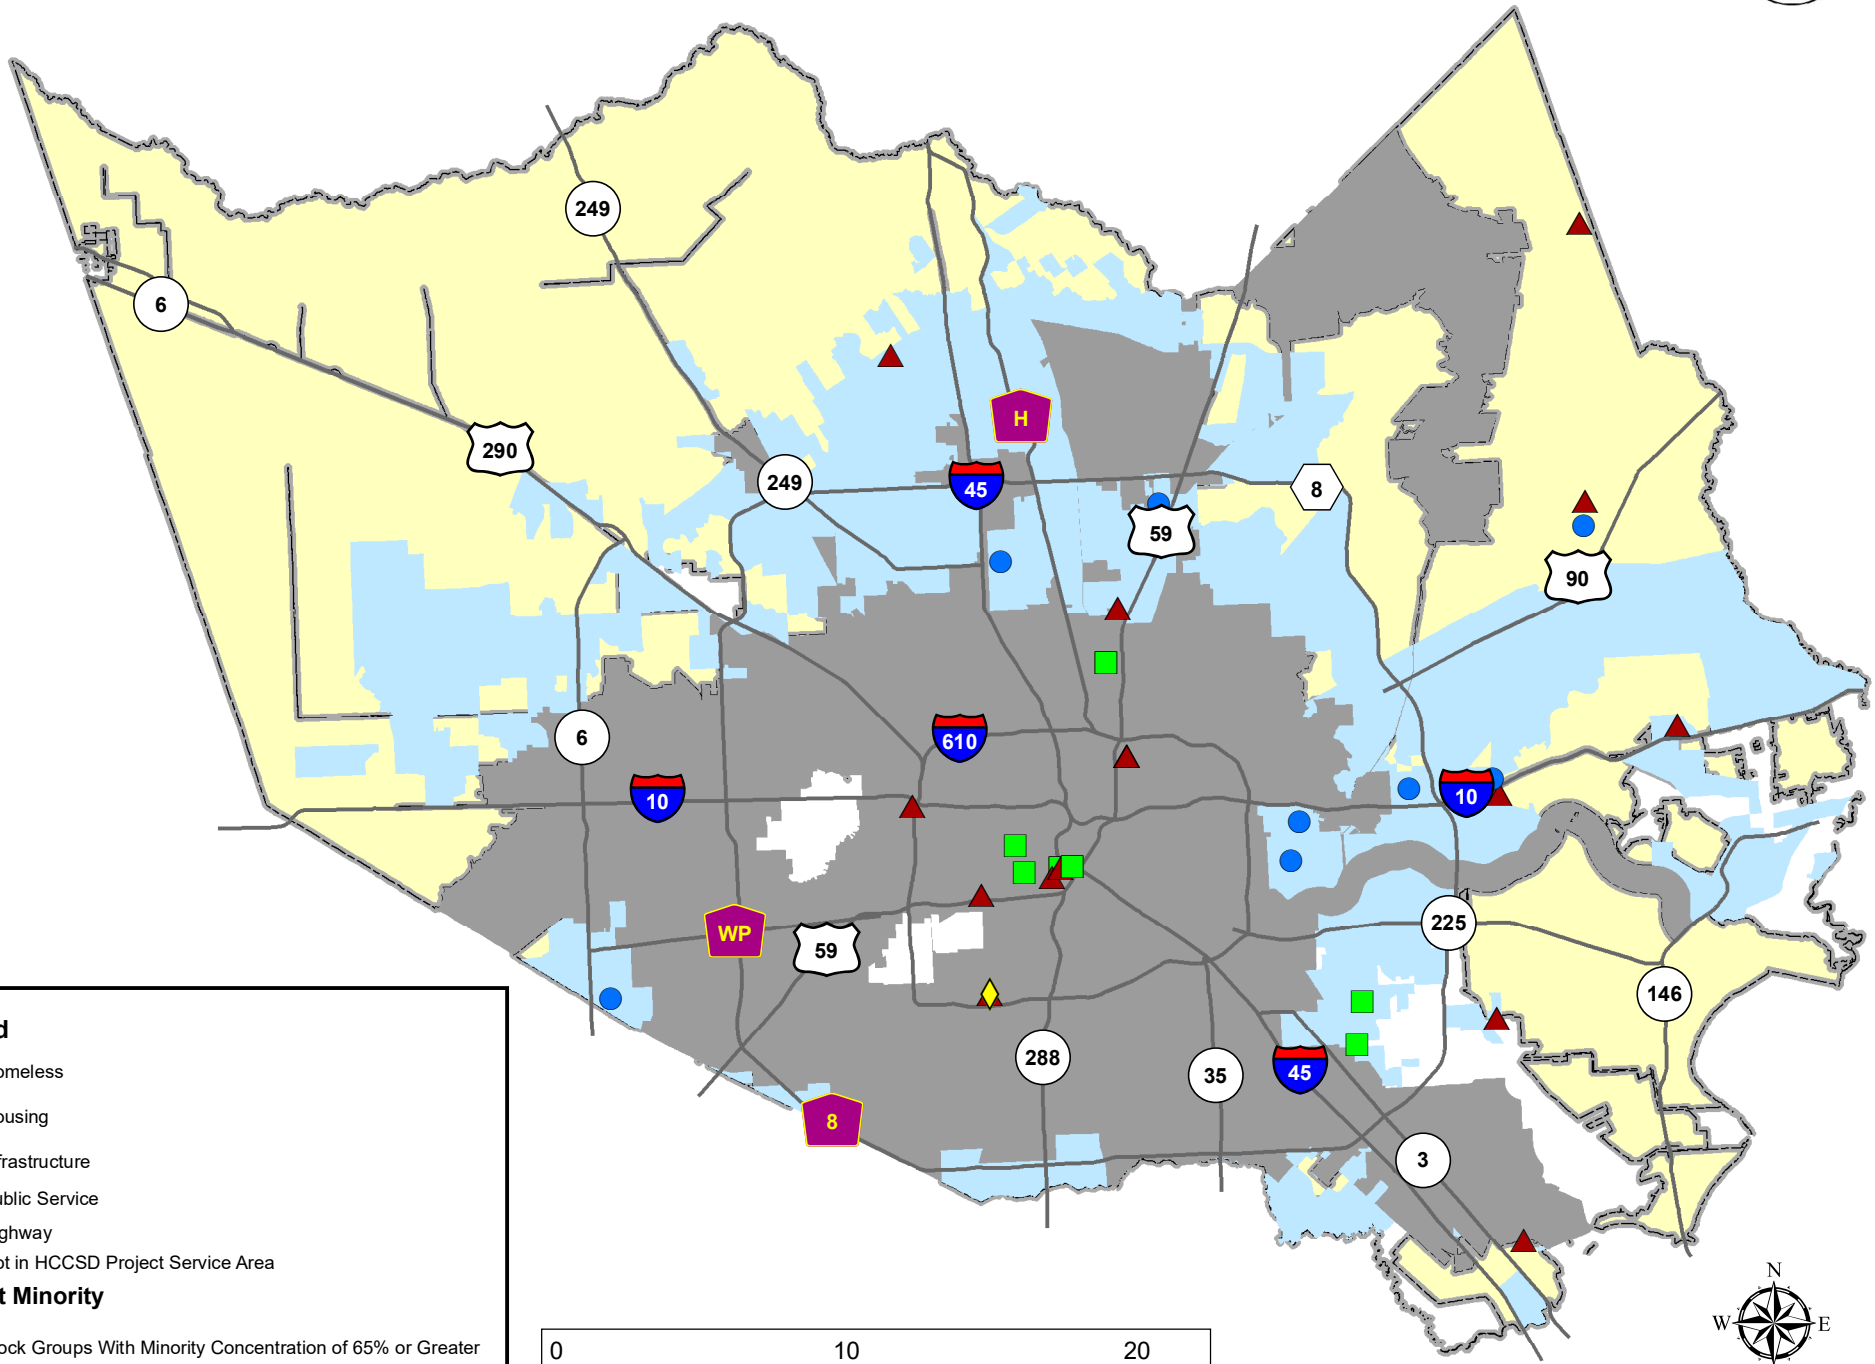

PY2018 Proposed Projects and Minority Concentration

Legend

- Homeless
- ◆ Housing
- Infrastructure
- ▲ Public Service
- Highway
- Not in HCCSD Project Service Area

Percent Minority

- Block Groups With Minority Concentration of 65% or Greater
- Harris County CSD Project Service Area