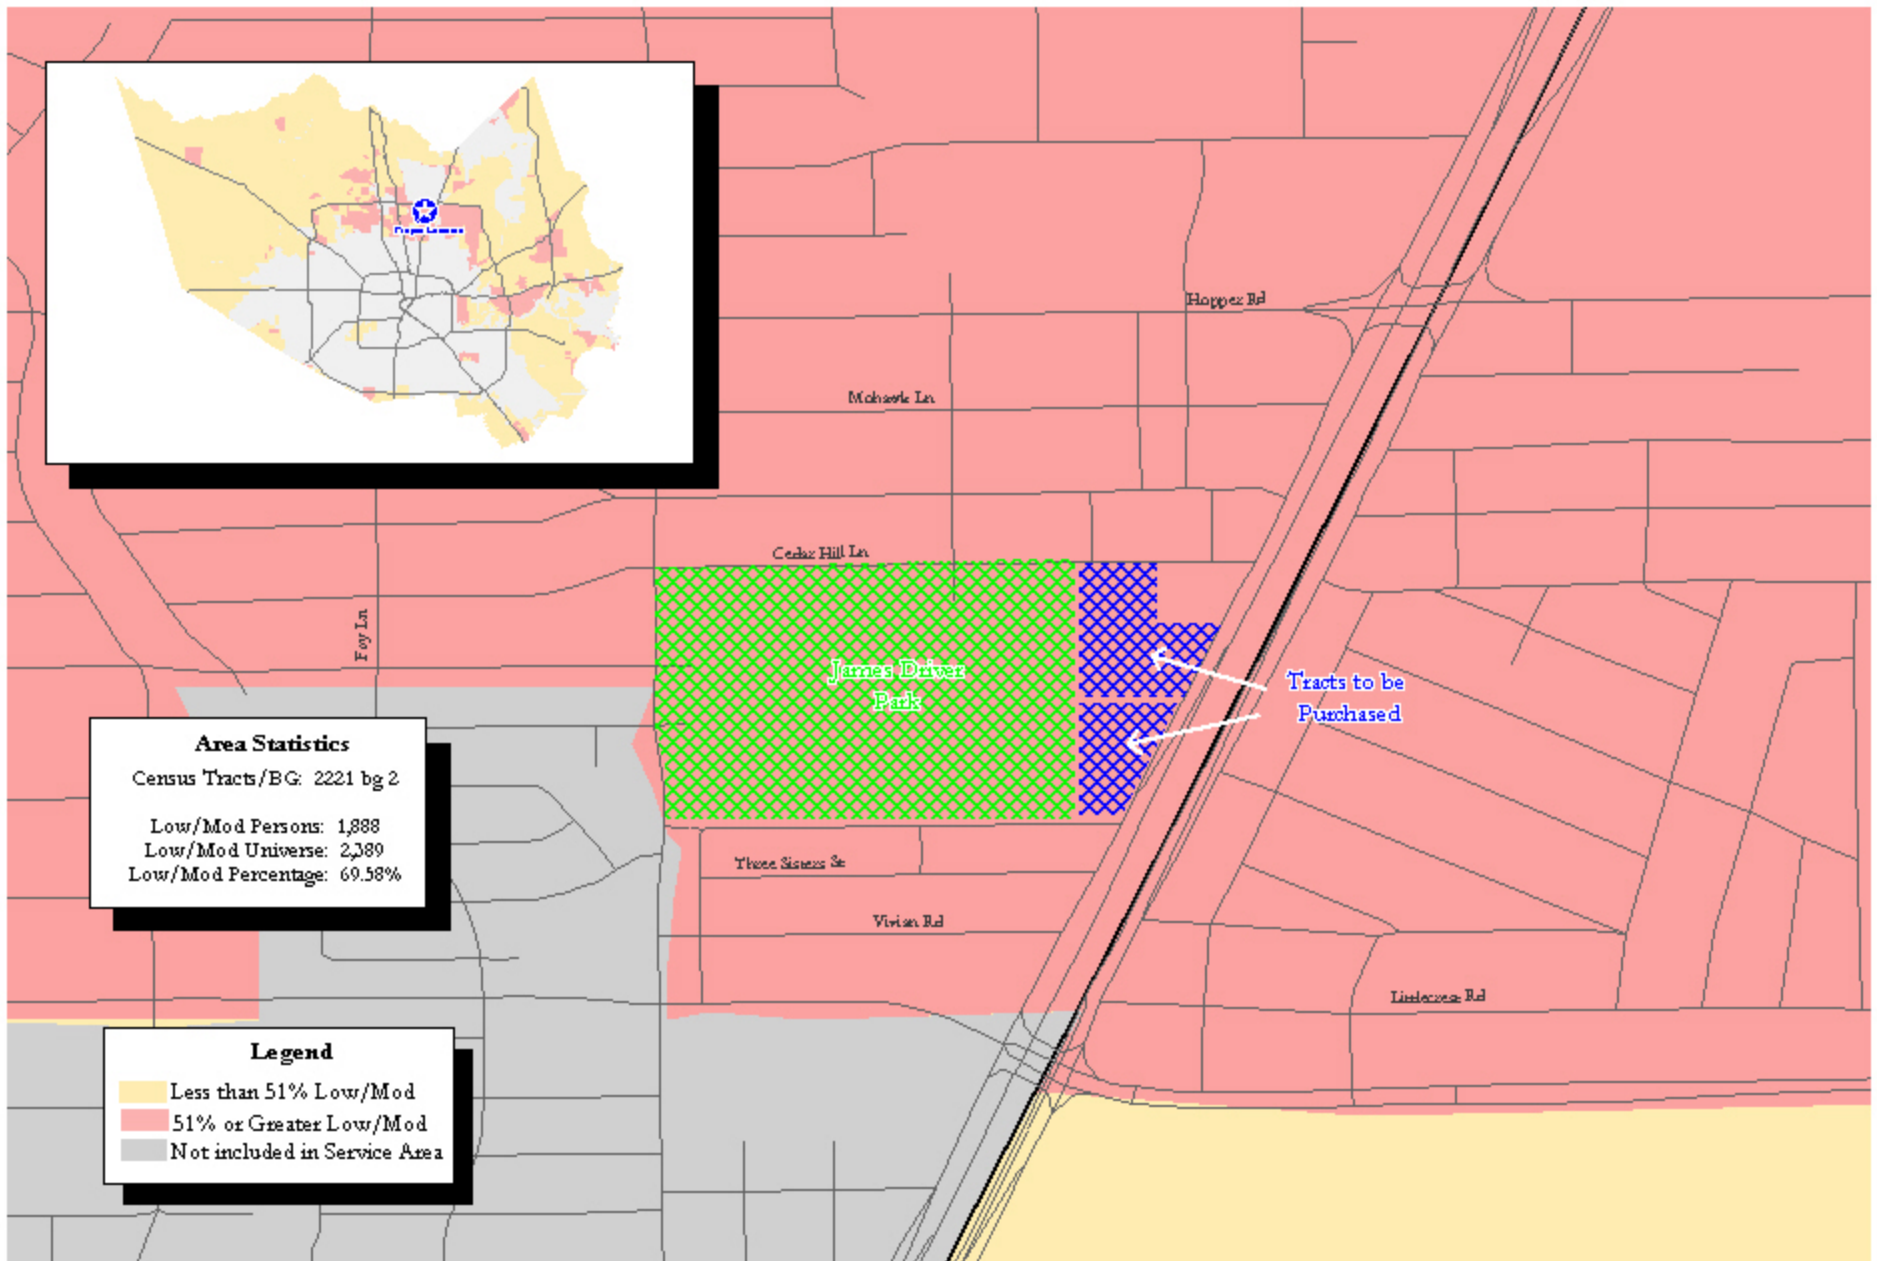

PY2004 HC Precinct Two James Driver Park Expansion

Area Statistics

Census Tracts/BG: 2221 bg 2

Low/Mod Persons: 1,888

Low/Mod Universe: 2,789

Low/Mod Percentage: 69.58%

Legend

- Less than 51% Low/Mod
- 51% or Greater Low/Mod
- Not included in Service Area