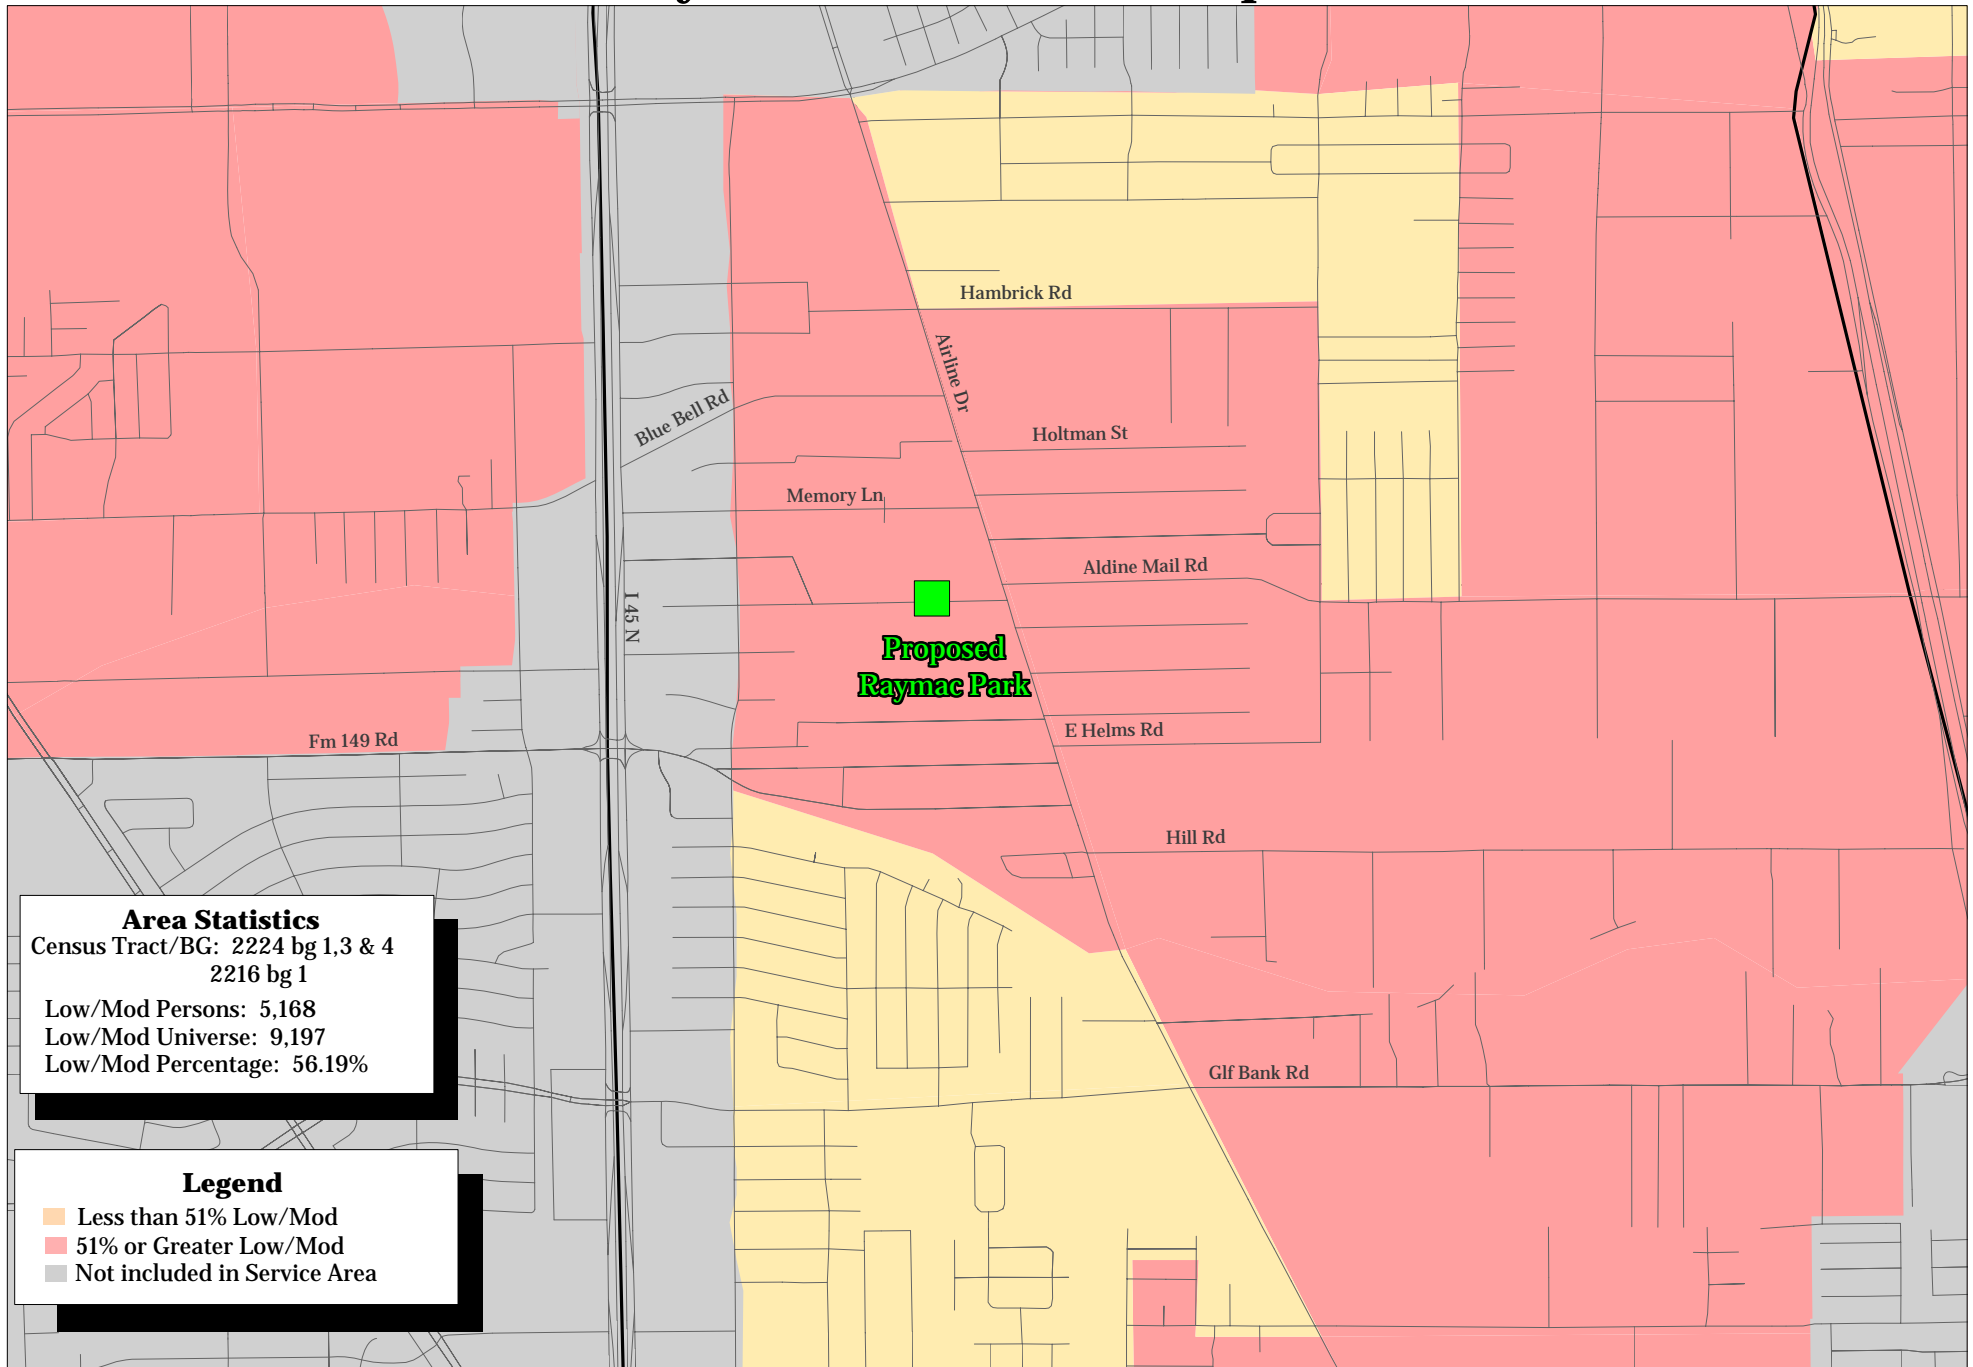

PY2007 Airline Improvement District Raymac Park Land Acquisition

Area Statistics
Census Tract/BG: 2224 bg 1,3 & 4
2216 bg 1
Low/Mod Persons: 5,168
Low/Mod Universe: 9,197
Low/Mod Percentage: 56.19%

Legend
■ Less than 51% Low/Mod
■ 51% or Greater Low/Mod
■ Not included in Service Area