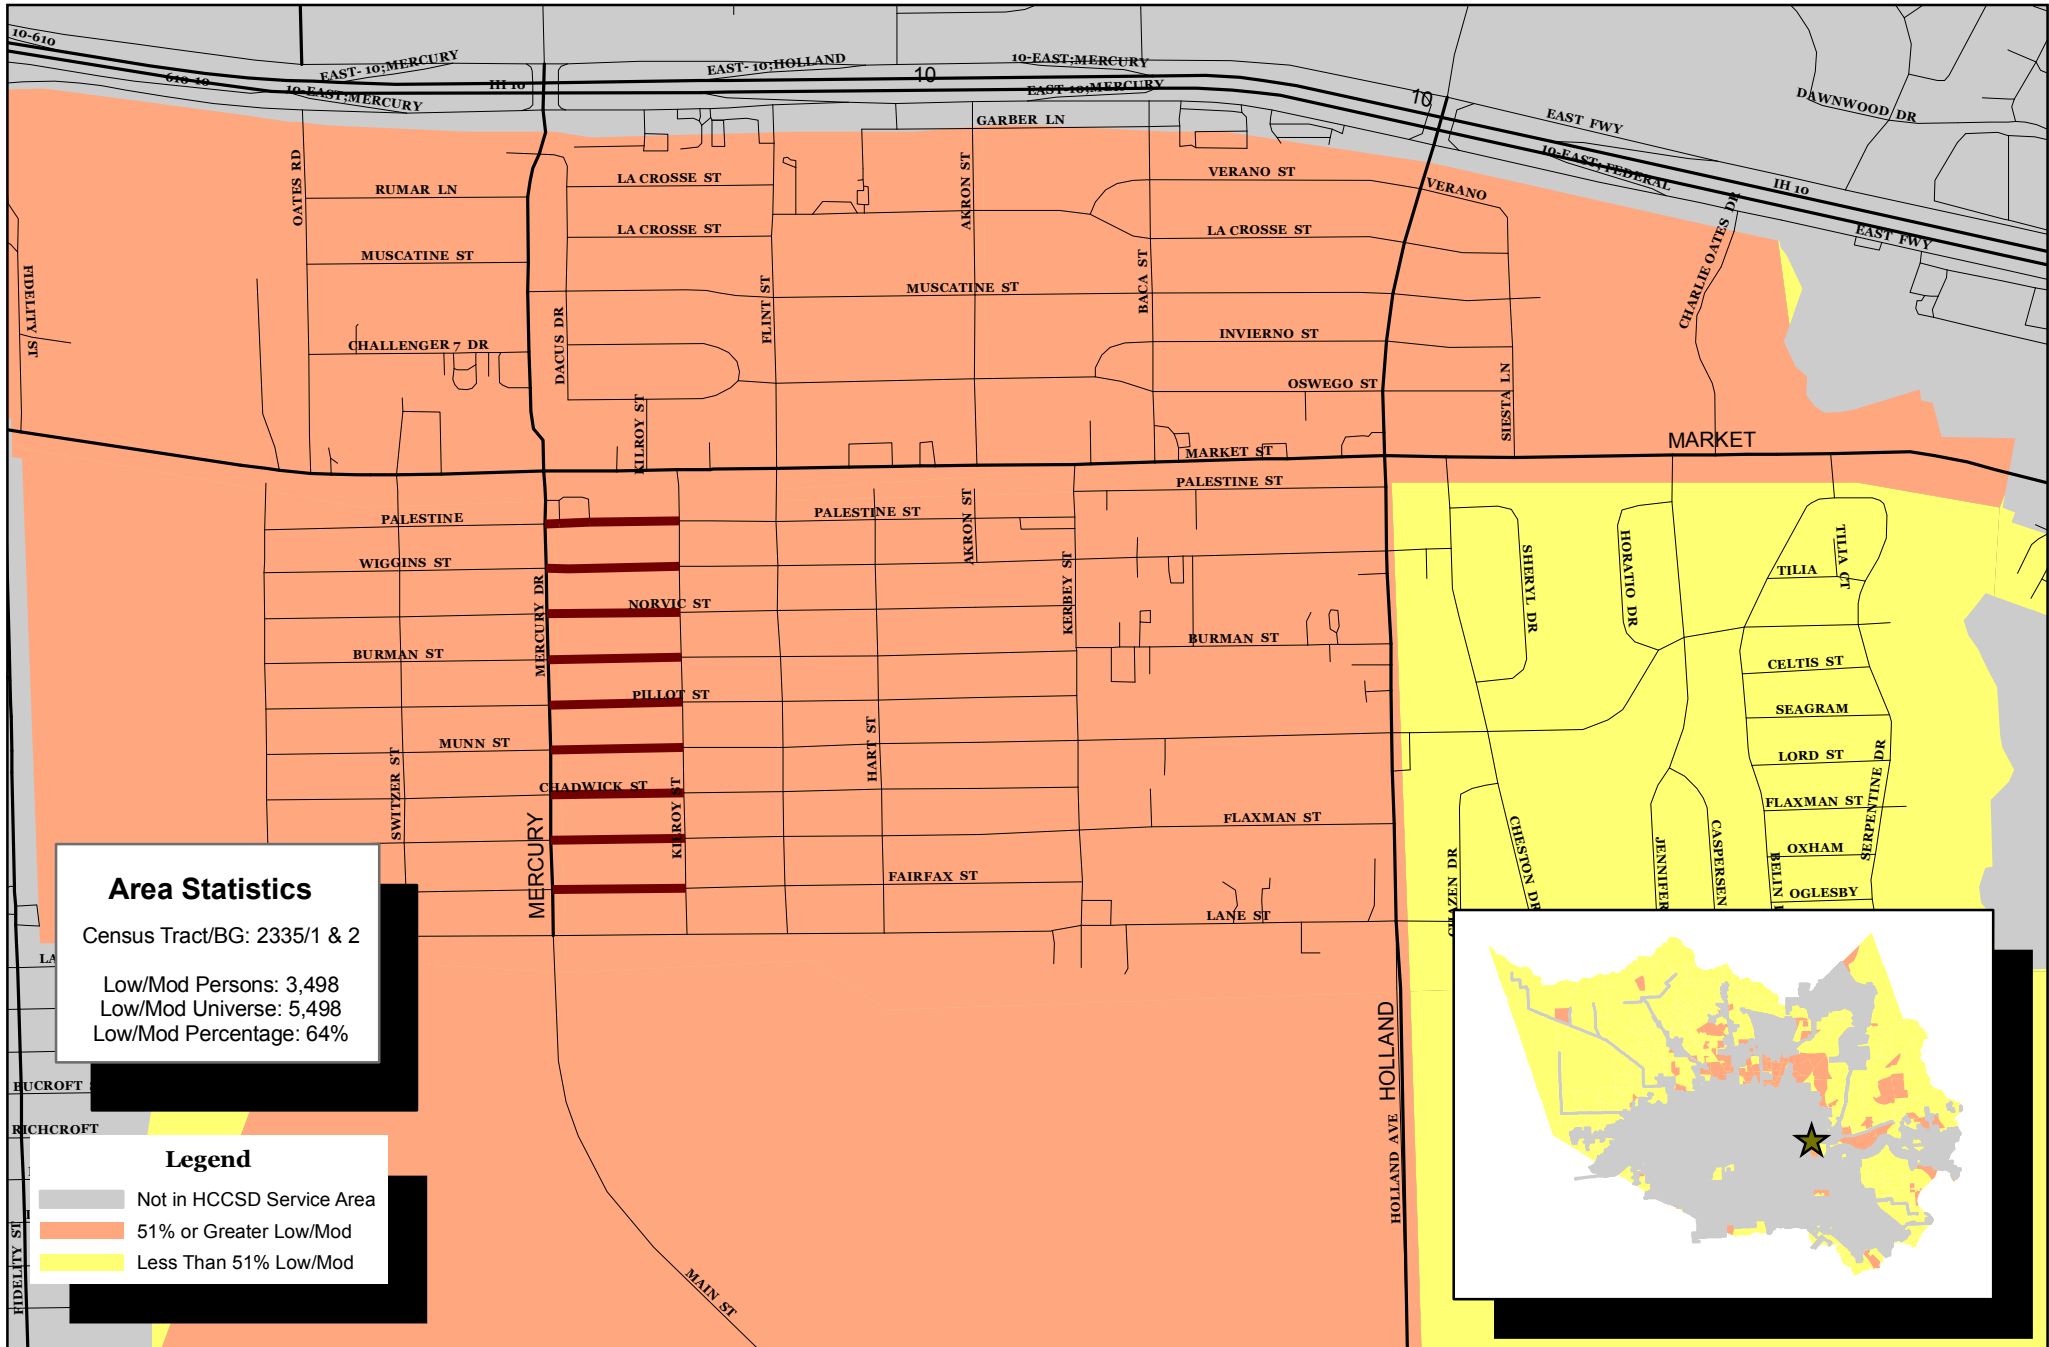

PY 2009 City of Jacinto City: Design Water Delivery and Fire Protection Mains

Area Statistics
 Census Tract/BG: 2335/1 & 2
 Low/Mod Persons: 3,498
 Low/Mod Universe: 5,498
 Low/Mod Percentage: 64%

Legend

- Not in HCCSD Service Area
- 51% or Greater Low/Mod
- Less Than 51% Low/Mod