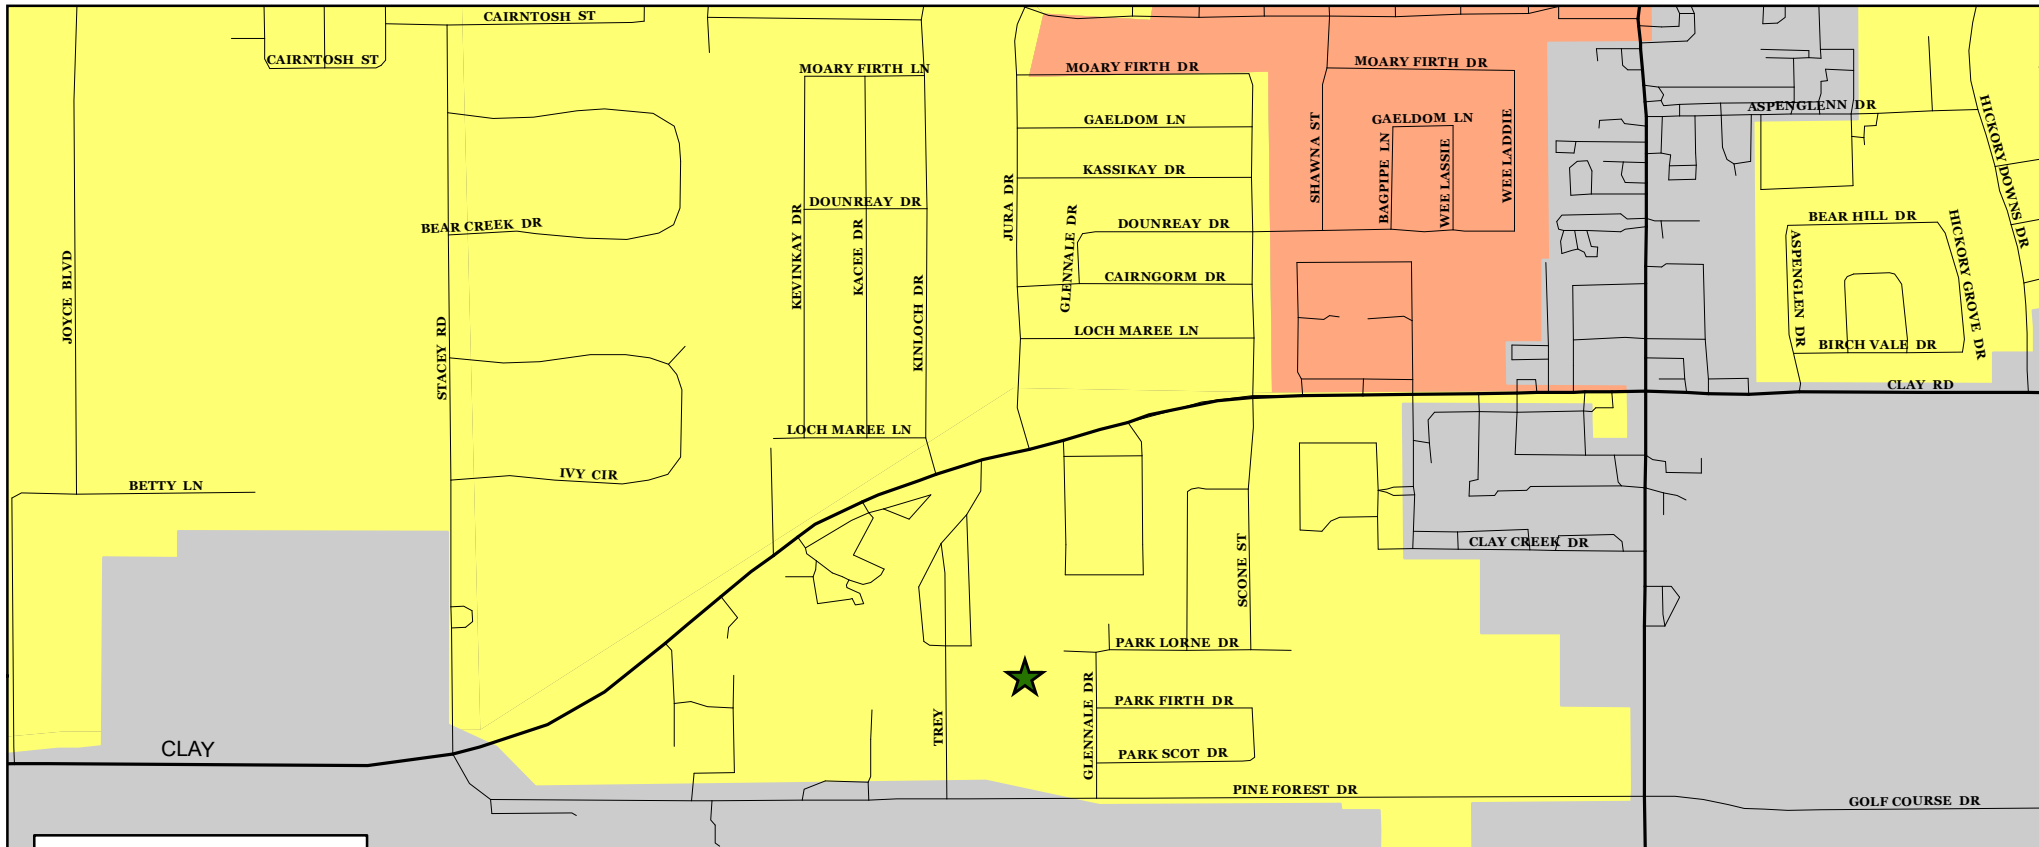

PY 2009 Harris County Precinct 3: Westside Senior Education Center - Phase III

Area Statistics

Census Tract/BG: 5417/1 & 5416/3
 Low/Mod Persons: 802
 Low/Mod Universe: 2,646
 Low/Mod Percentage: 55.5%

Legend

- Not in HCCSD Service Area
- 51% or Greater Low/Mod
- Less Than 51% Low/Mod