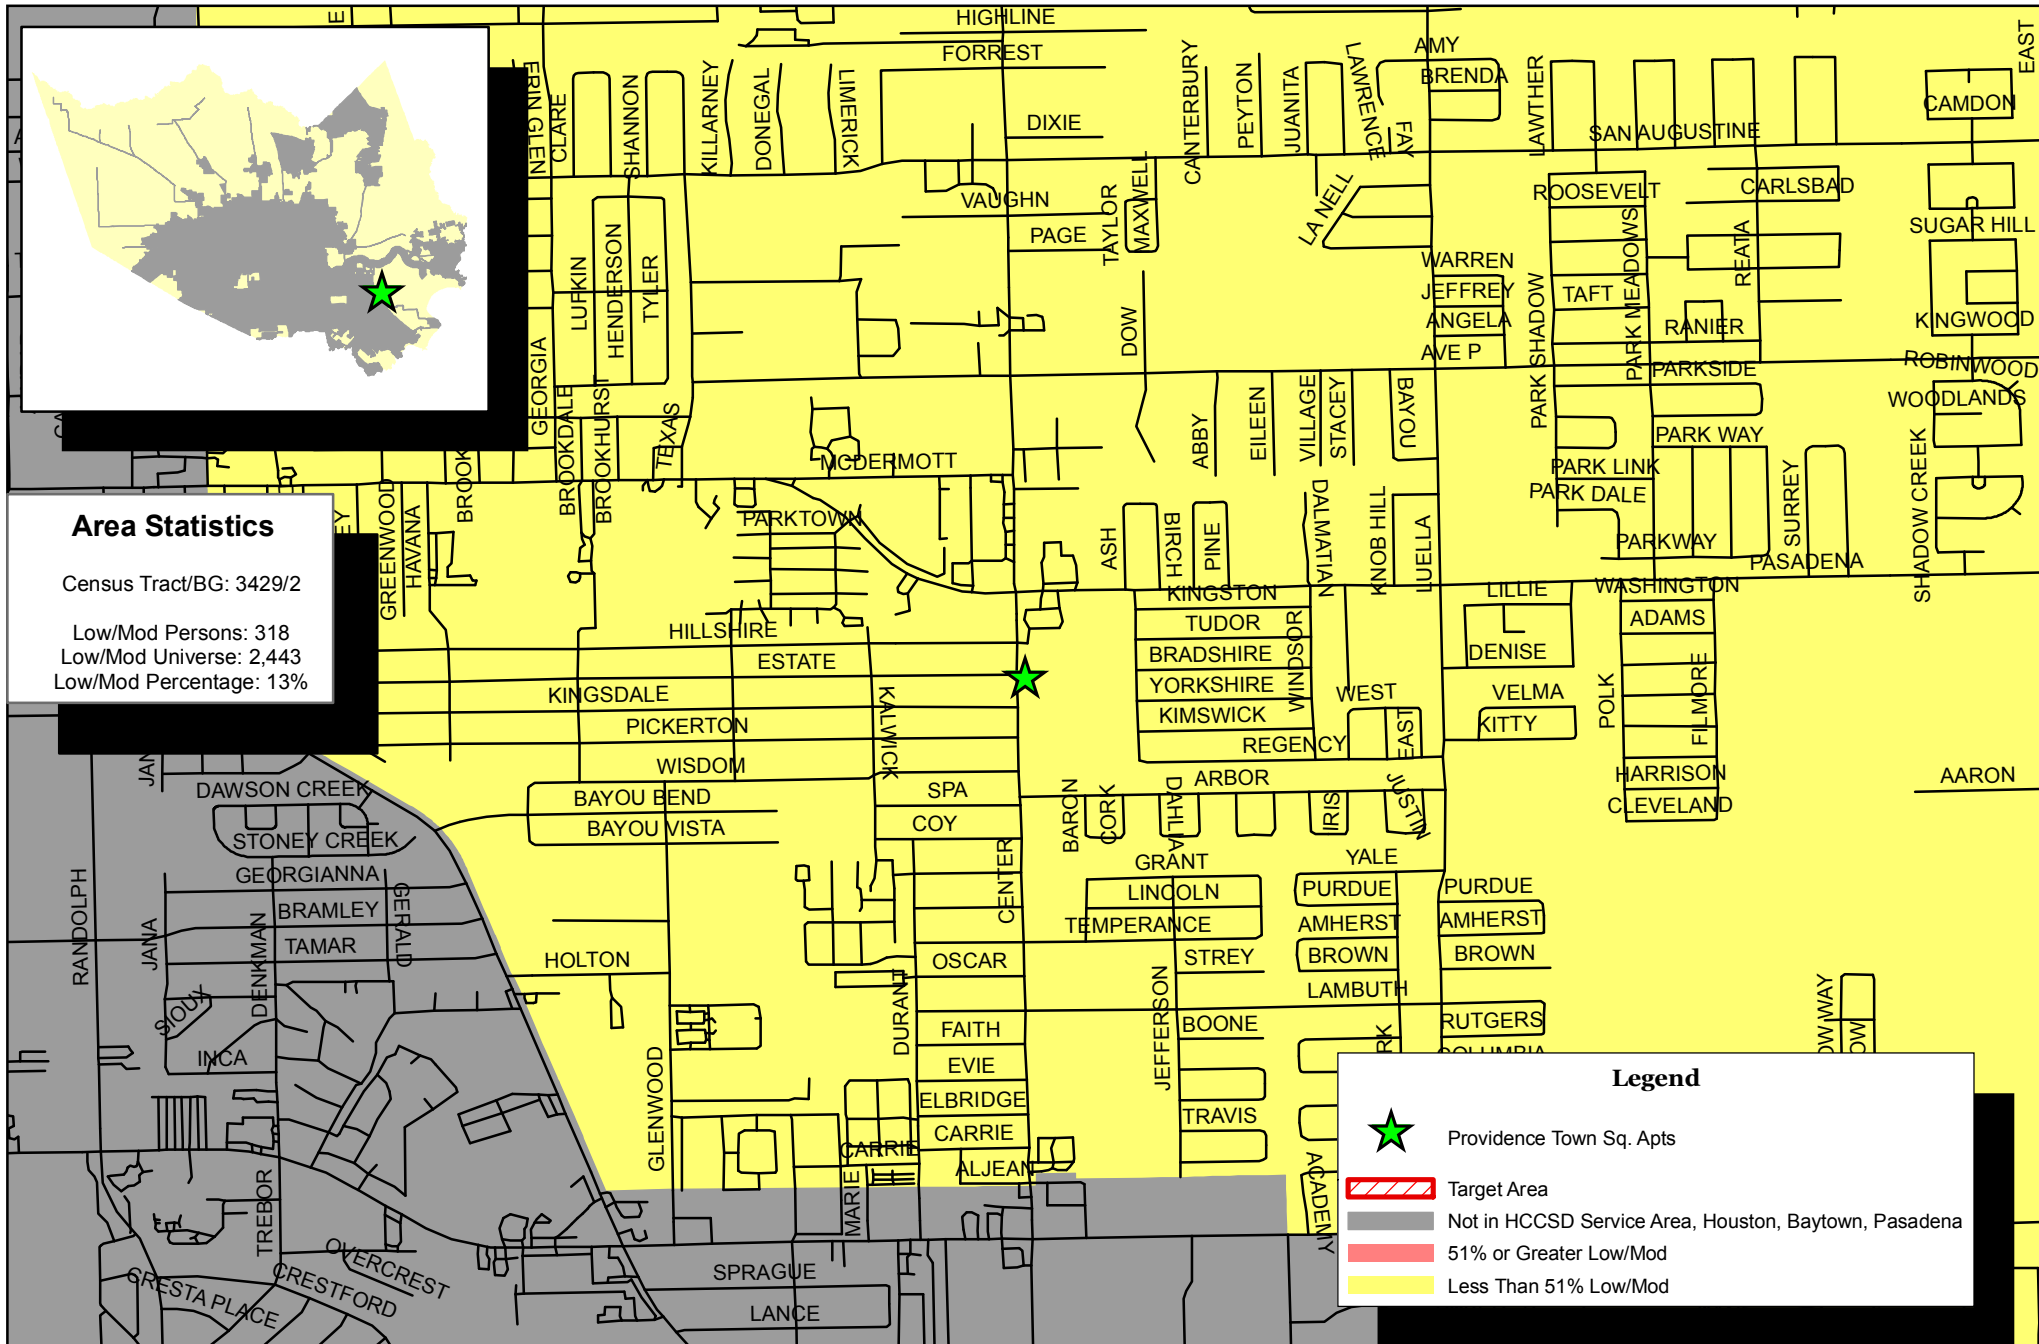

PY 2010 Providence Town Square Housing - Providence Town Square Apartments

Area Statistics

Census Tract/BG: 3429/2

Low/Mod Persons: 318

Low/Mod Universe: 2,443

Low/Mod Percentage: 13%

Legend

-  Providence Town Sq. Apts
-  Target Area
-  Not in HCCSD Service Area, Houston, Baytown, Pasadena
-  51% or Greater Low/Mod
-  Less Than 51% Low/Mod