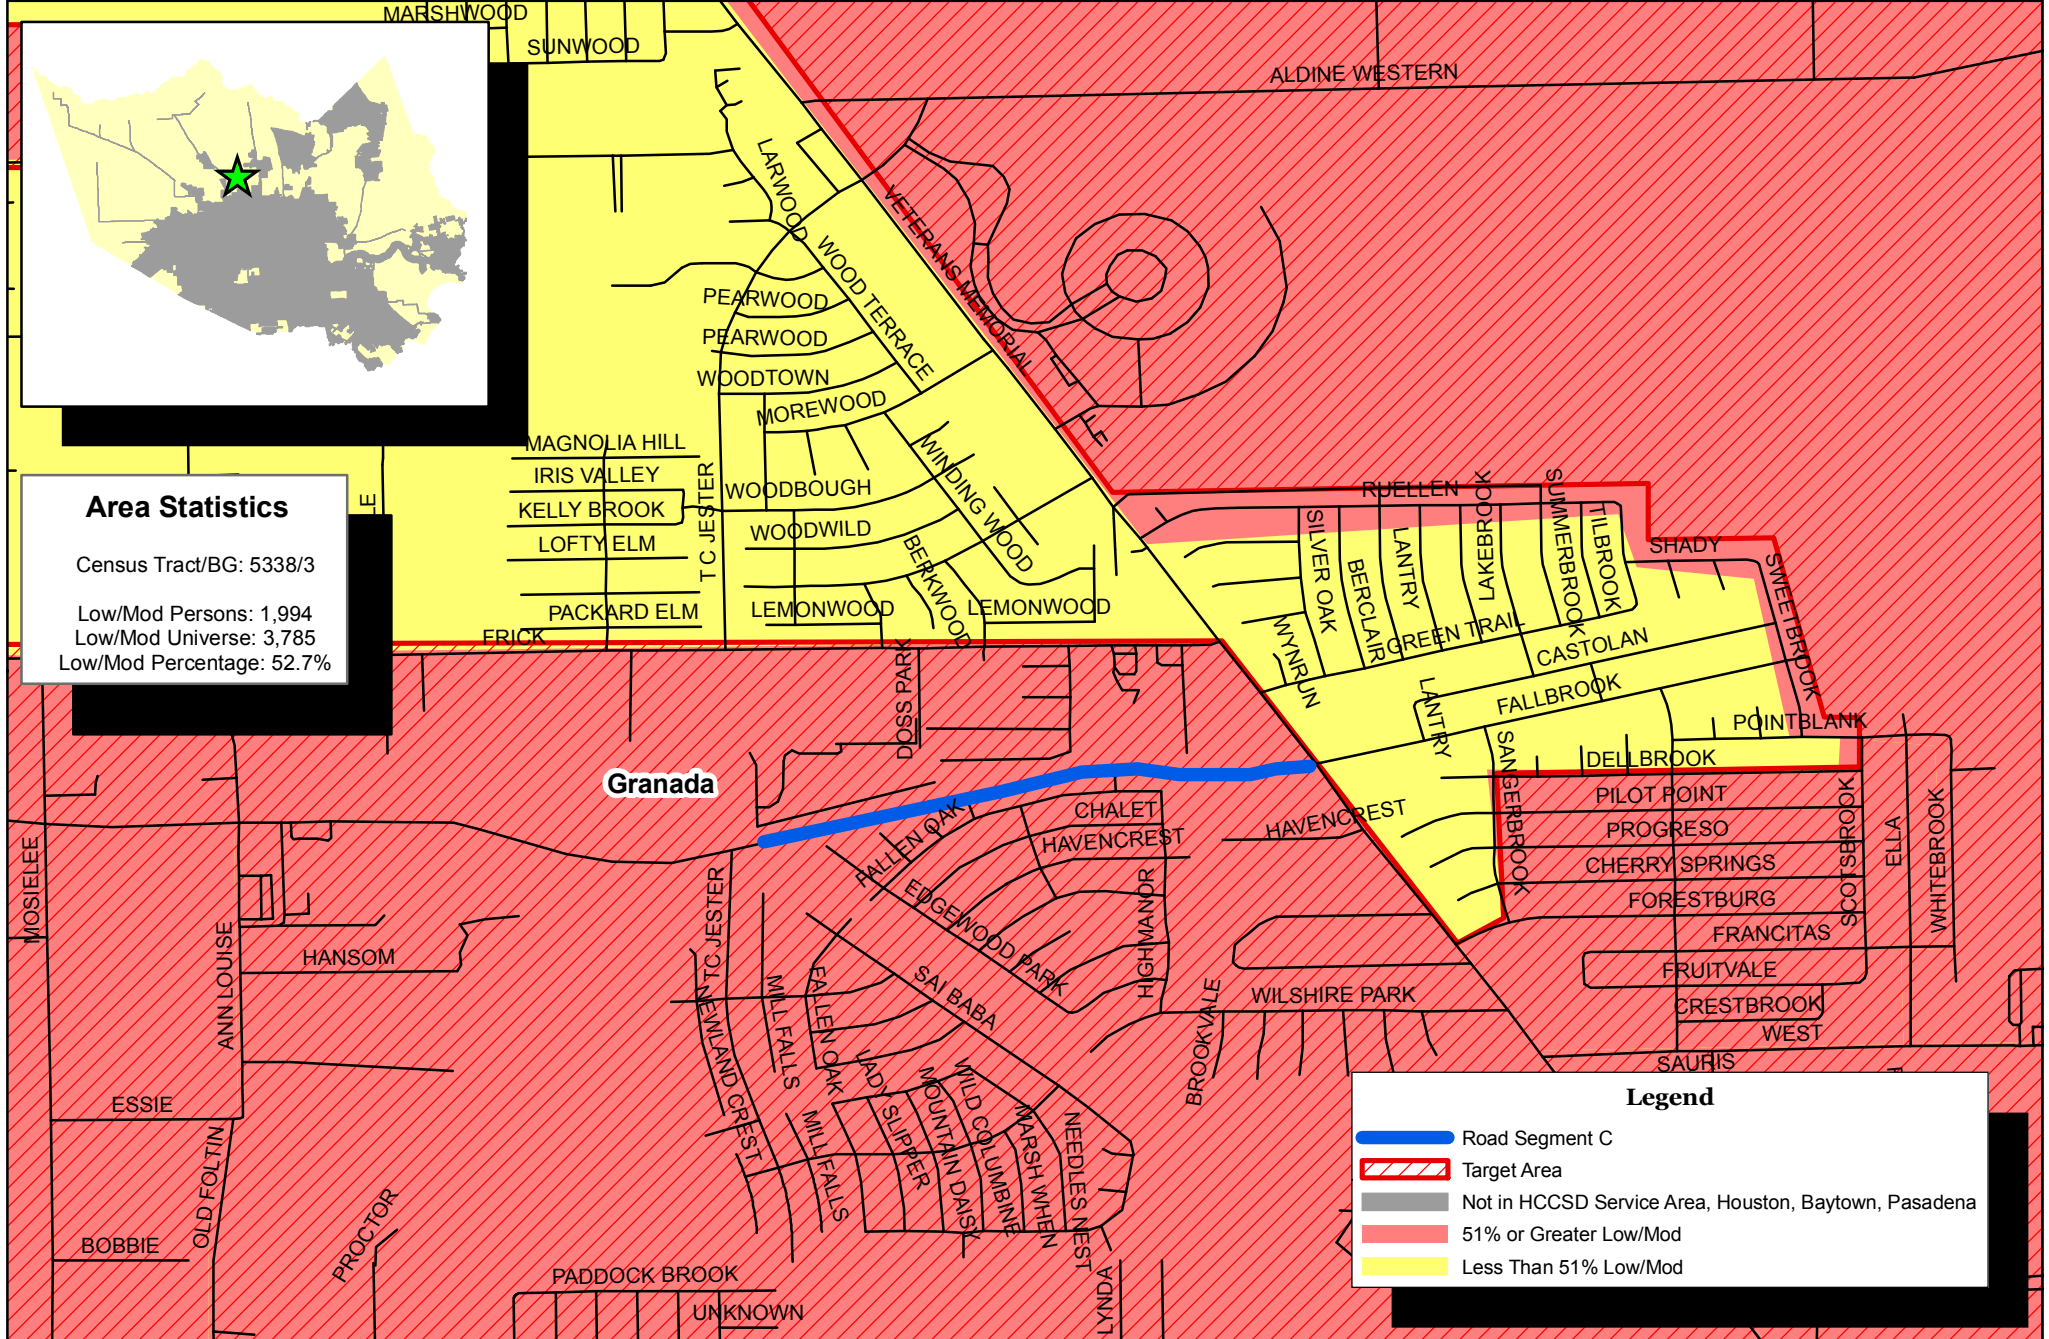

PY 2010 Harris County Precinct Four - Fallbrook Dr. - Segment C

Area Statistics

Census Tract/BG: 5338/3

Low/Mod Persons: 1,994
 Low/Mod Universe: 3,785
 Low/Mod Percentage: 52.7%

Legend

- Road Segment C
- Target Area
- Not in HCCSD Service Area, Houston, Baytown, Pasadena
- 51% or Greater Low/Mod
- Less Than 51% Low/Mod