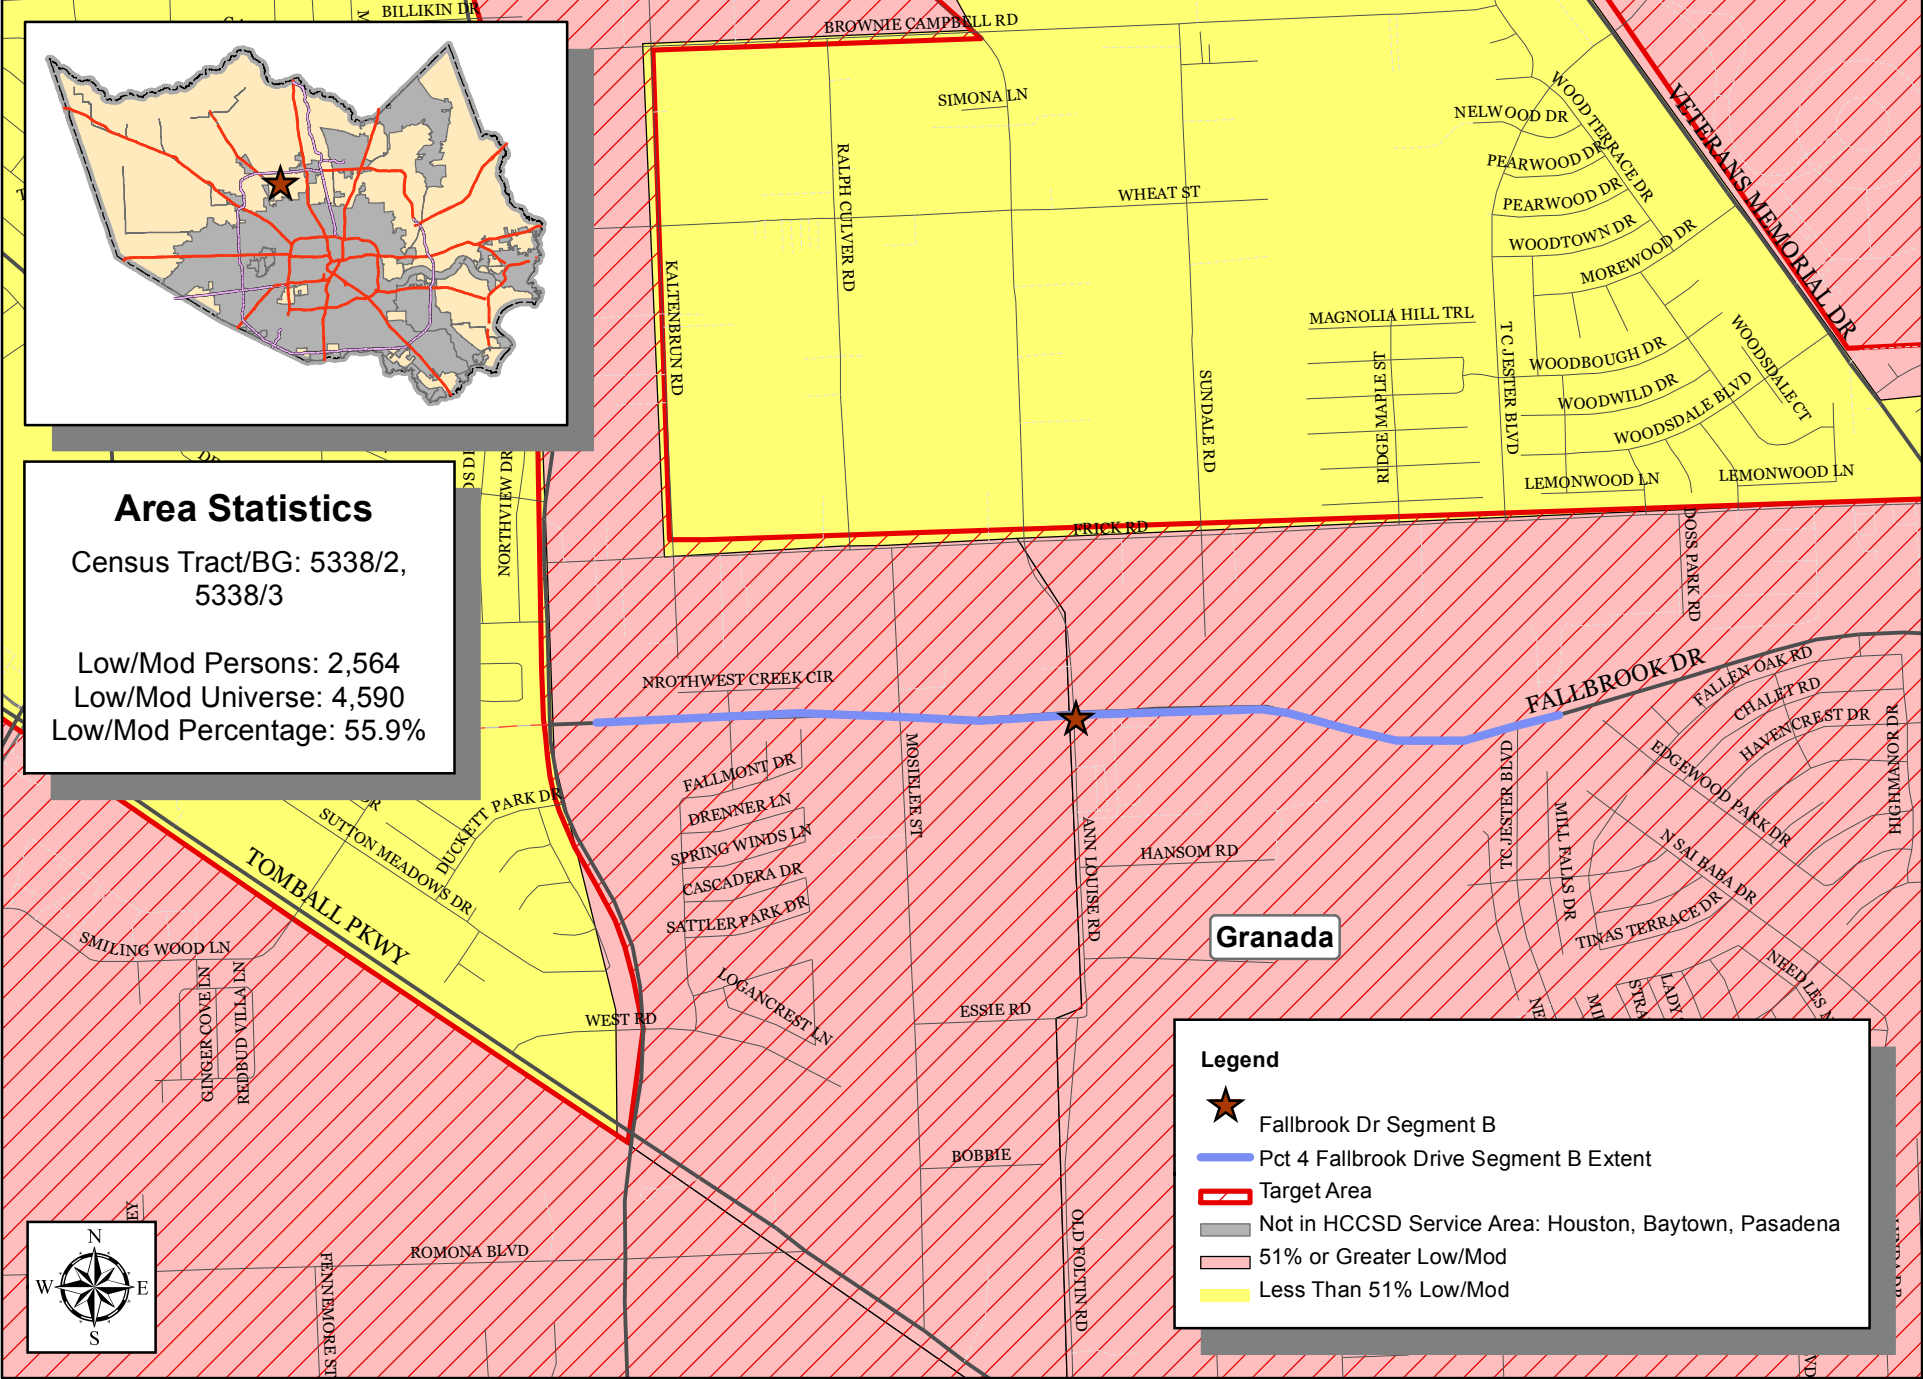

# PY 2011 Harris County Precinct 4 Fallbrook Drive Segment B

**Area Statistics**

Census Tract/BG: 5338/2,  
5338/3

Low/Mod Persons: 2,564  
Low/Mod Universe: 4,590  
Low/Mod Percentage: 55.9%

**Granada**

**Legend**

- Fallbrook Dr Segment B
- Pct 4 Fallbrook Drive Segment B Extent
- Target Area
- Not in HCCSD Service Area: Houston, Baytown, Pasadena
- 51% or Greater Low/Mod
- Less Than 51% Low/Mod