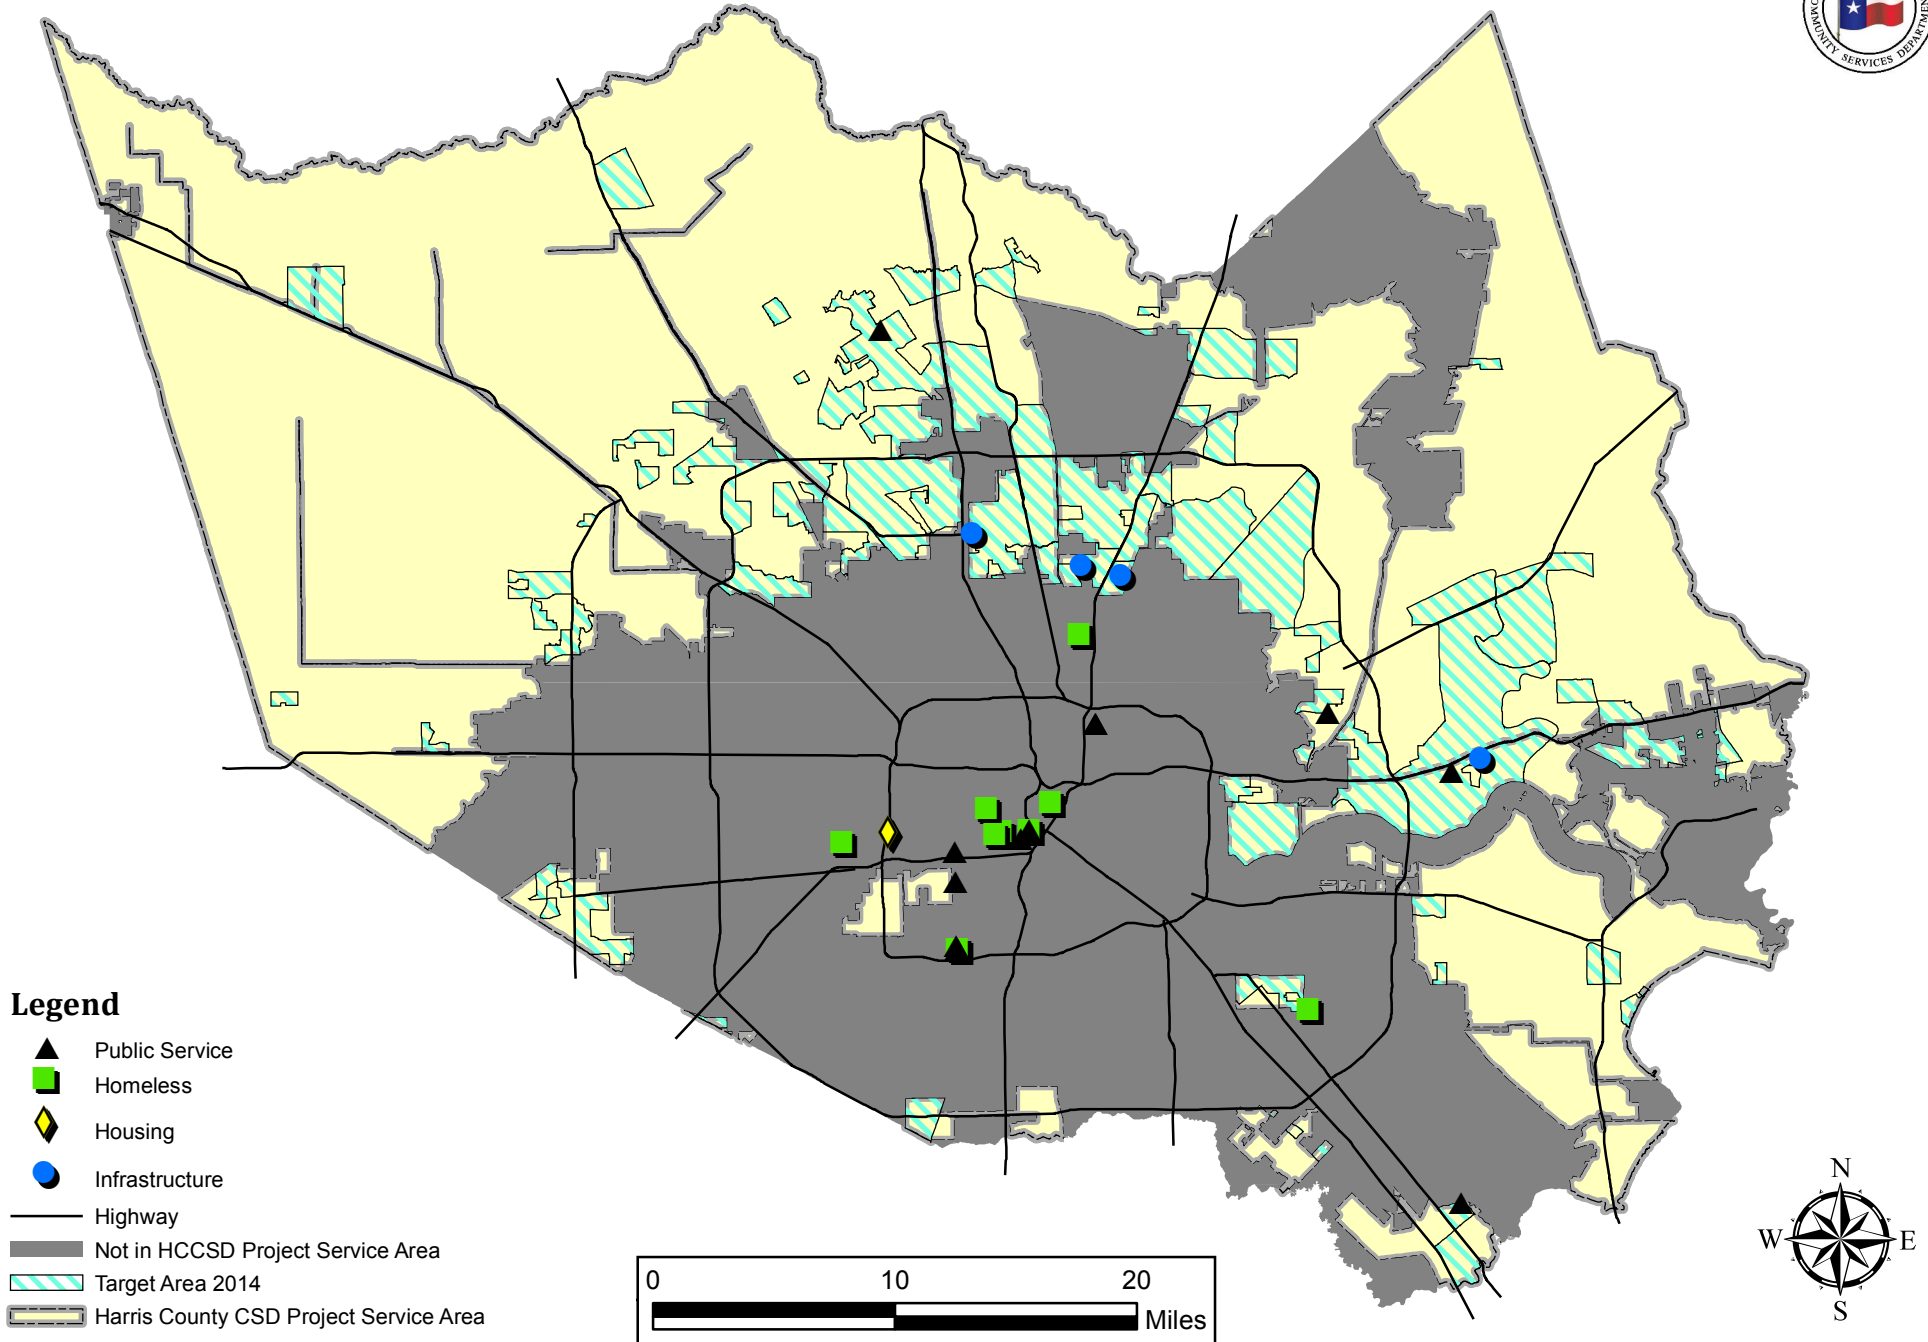

PY 2015 Proposed Projects and Target Areas

Legend

- ▲ Public Service
- Homeless
- ◆ Housing
- Infrastructure
- Highway
- Not in HCCSD Project Service Area
- ▨ Target Area 2014
- Harris County CSD Project Service Area

Data Source: County Asset Management Services Group : Public Infrastructure Department

Source: Esri, DigitalGlobe, GeoEye, i-cubed, USDA, USGS, AEX, Getmapping, Aerogrid, IGN, IGP, swisstopo, and the GIS User Community