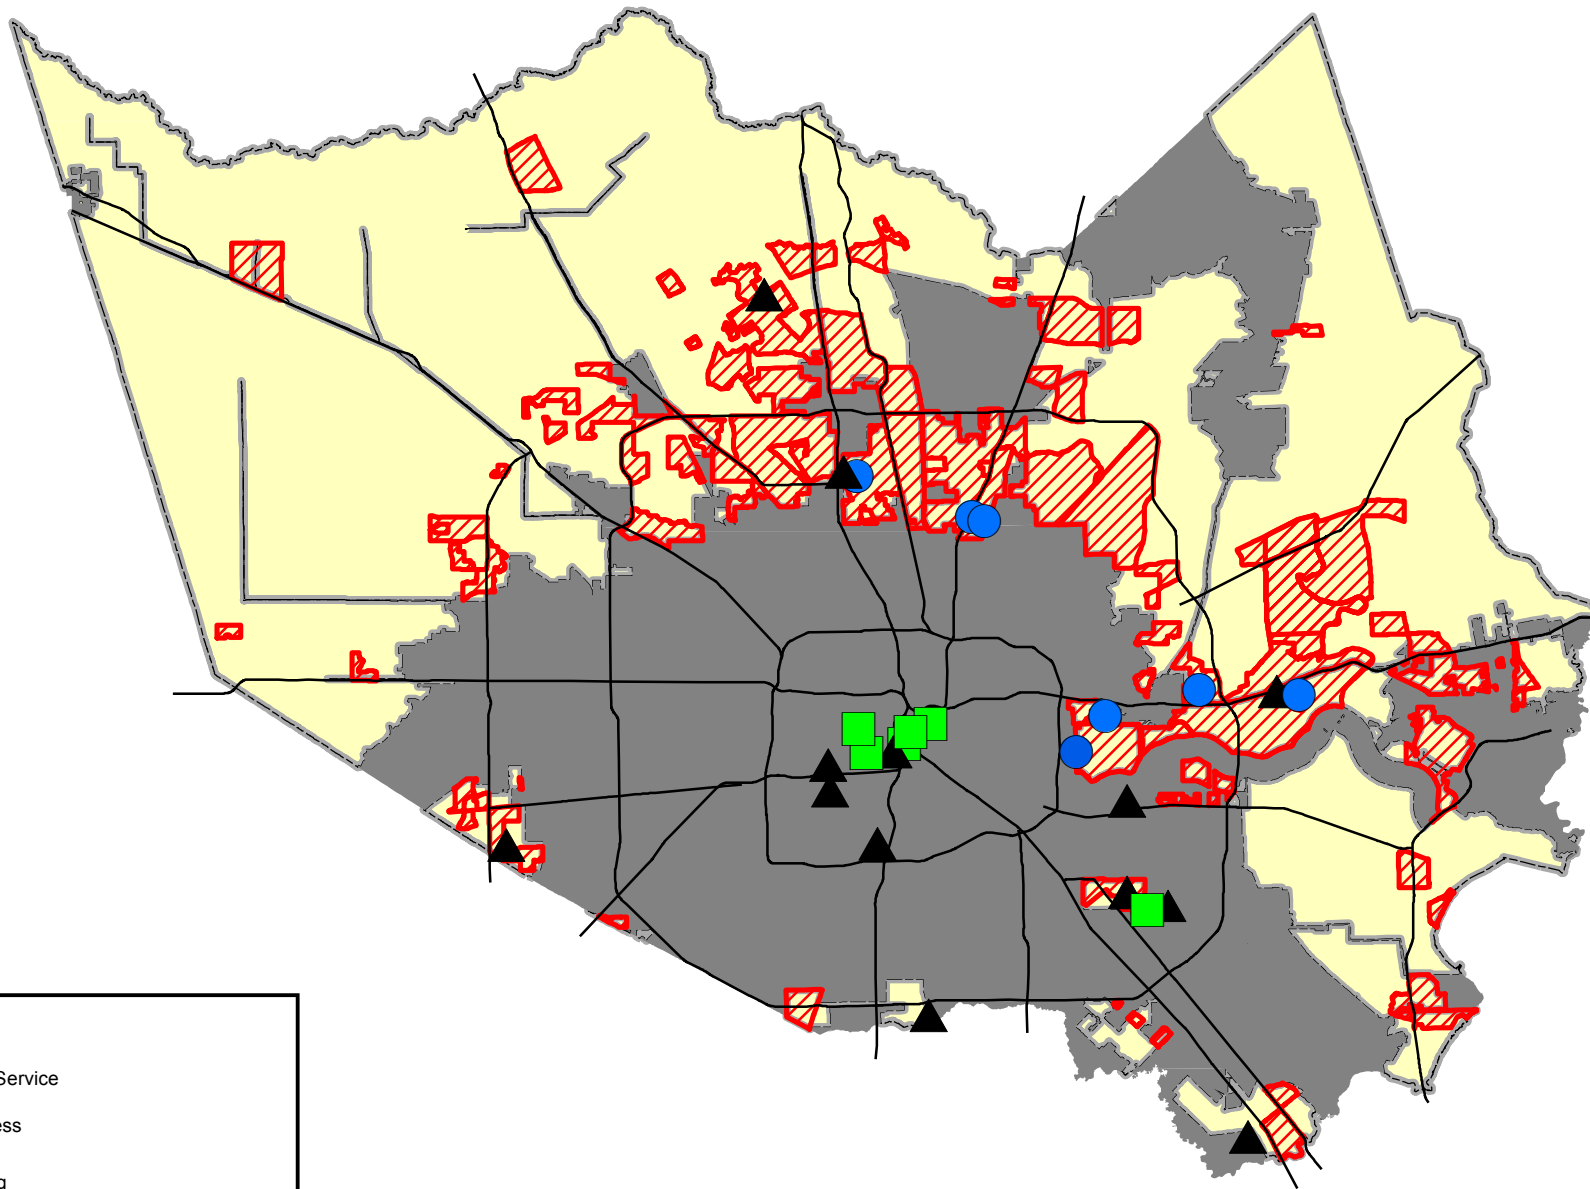

PY 2017 Proposed Projects and Target Areas

Legend

- ▲ Public Service
- Homeless
- ◆ Housing
- Infrastructure
- Highway
- ▨ Target Area 2015
- Not in HCCSD Project Service Area
- Harris County CSD Project Service Area

Data Source: County Asset Management Services Group : Public infrastructure Department
Source: Esri, DigitalGlobe, GeoEye, Earthstar Geographics, CNES/Airbus DS, USDA, USGS, AEX, Getmapping, Aerogrid, IGN, IGP, swisstopo, and the GIS User Community