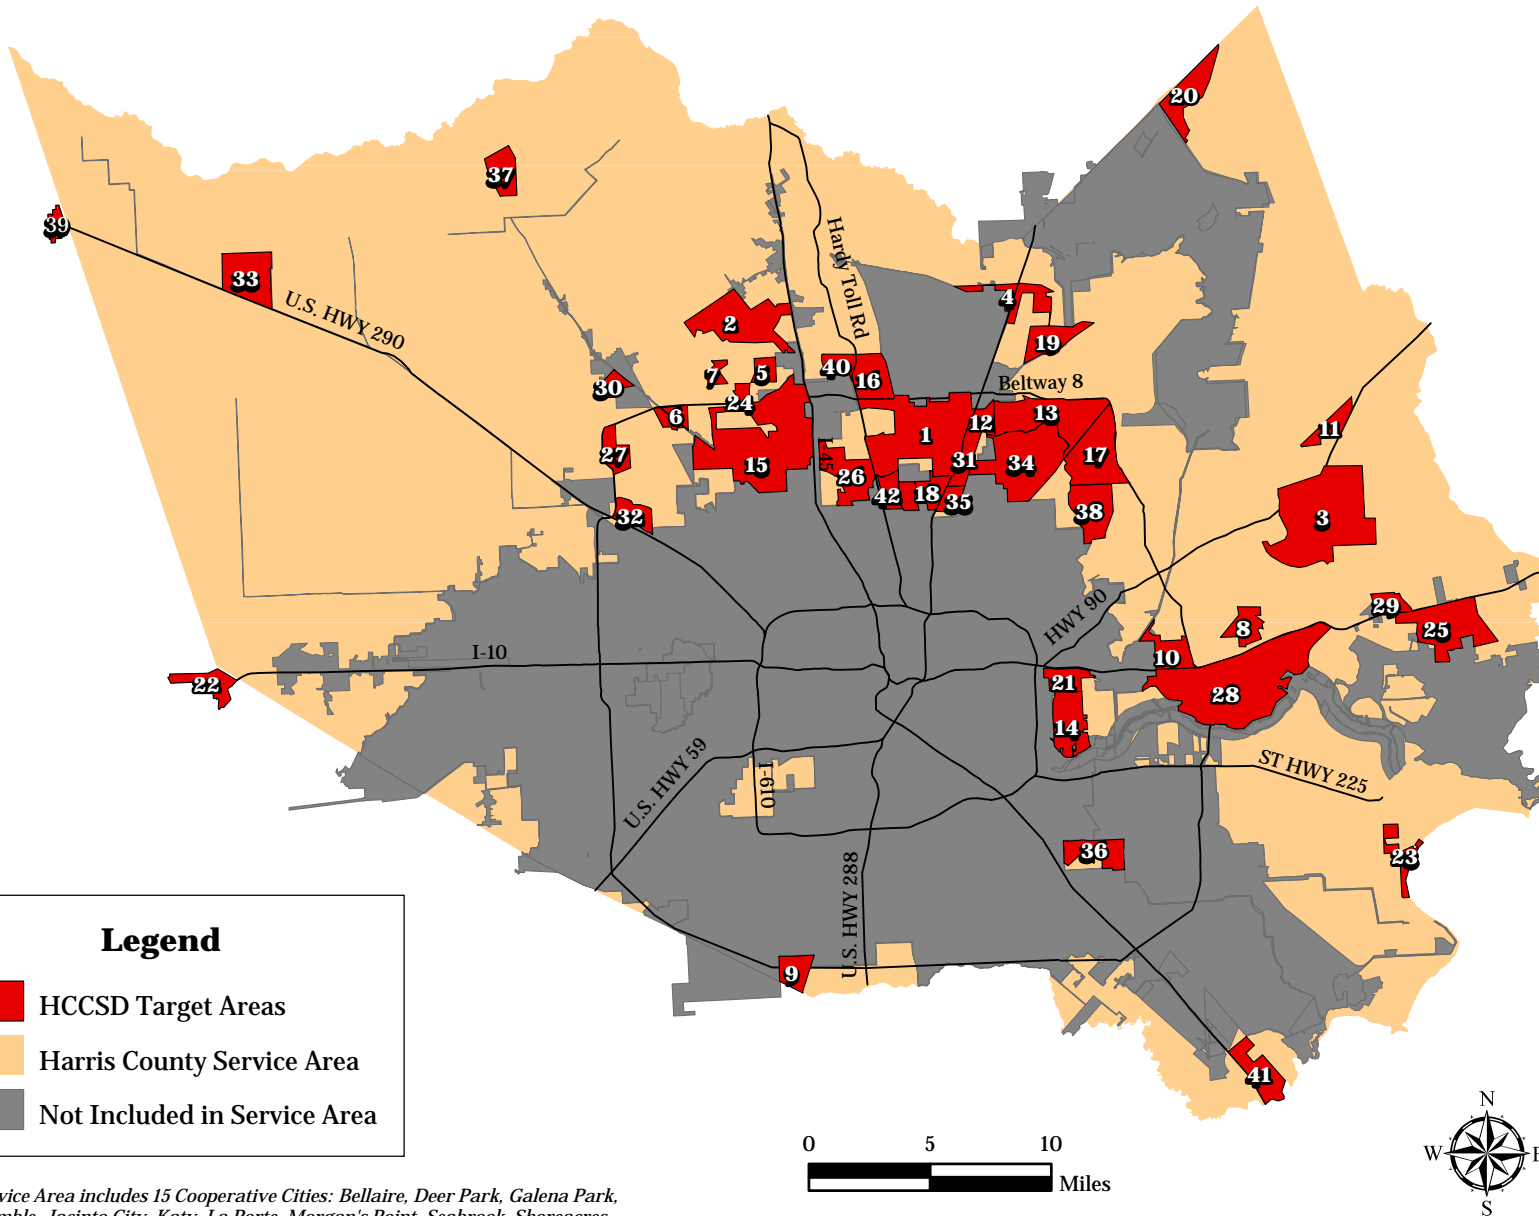

Harris County Community Services Department Service Area & HUD-Defined Target Areas

Number	Target Area
1	Aldine
2	Bammel
3	Barrett Station
4	Bordersville
5	Bough
6	Cedar Point
7	Champions Point
8	Channelview
9	Clear Creek
10	Cloverleaf
11	Crosby
12	El Dorado
13	Fallcreek
14	Galena Park
15	Granada
16	Greenbranch-Gatewood
17	Greensbrook
18	Greenwood-Heights
19	Humble
20	Idlewild
21	Jacinto City
22	Katy
23	La Porte
24	Lincoln Green
25	Linus
26	Little York
27	Maple
28	Marwood-DeZavalla
29	McNair
30	Meadow Vista
31	Northington-Kenwood
32	Oakhollow
33	Ranch Country
34	Riverwood
35	Sherwood Place
36	South Houston
37	Tomball
38	Verde Forest
39	Waller
40	Wayforest
41	Webster
42	Woodsdale

Note: Service Area includes 15 Cooperative Cities: Bellaire, Deer Park, Galena Park, Humble, Jacinto City, Katy, La Porte, Morgan's Point, Seabrook, Shoreacres, South Houston, Tomball, Waller, Webster, and West University Place